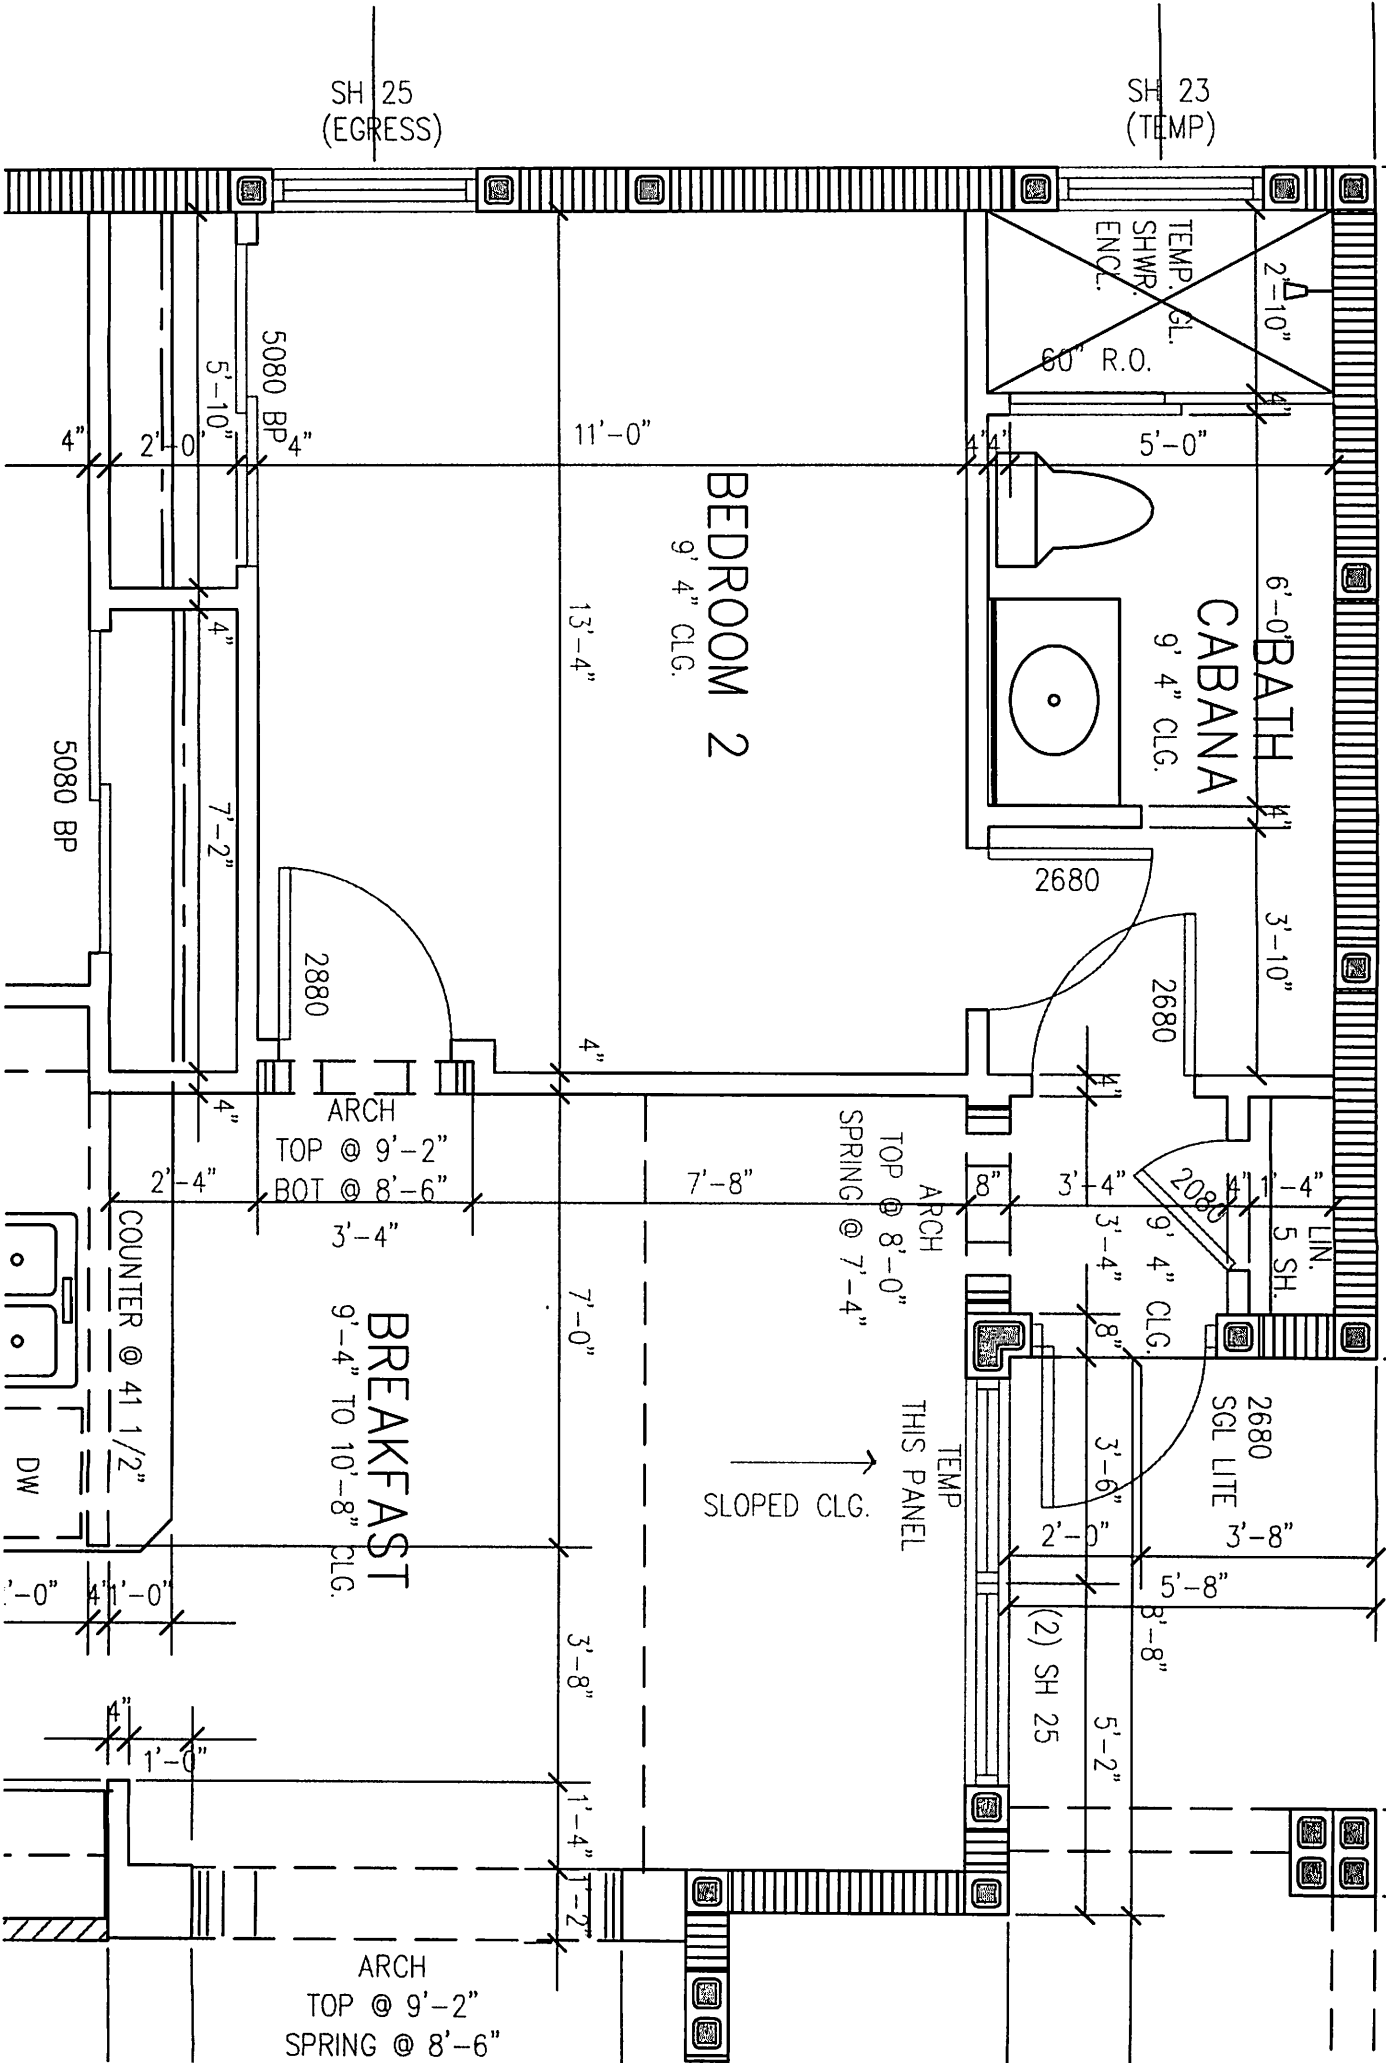

# COLUMBIA SERIES CABANA BATH PACKAGE

SH 25  
(EGRESS)

SH 23  
(TEMP)

**BEDROOM 2**  
9' 4" CLG.

**BATH CABANA**  
9' 4" CLG.

**BREAKFAST**  
9' 4" TO 10'-8" CLG.

ARCH  
TOP @ 8'-0"  
SPRING @ 7'-4"  
THIS PANEL  
TEMP  
SLOPED CLG.

ARCH  
TOP @ 9'-2"  
SPRING @ 8'-6"

TEMP. SHWR. ENCL.  
60" R.O.  
2'-10"

LN.  
5 SH.  
2080

2680  
SGL LITE  
3'-8"

(2) SH 25

5080 BP  
5'-10"  
2'-0"  
4"

5080 BP

7'-2"  
4"

2880

ARCH  
TOP @ 9'-2"  
BOT @ 8'-6"  
3'-4"

COUNTER @ 41 1/2"  
DW

DW

7'-8"

7'-0"

3'-8"

1'-4"

1'-2"

1'-2"

2680

2680

2080

2680

3'-4"

3'-4"